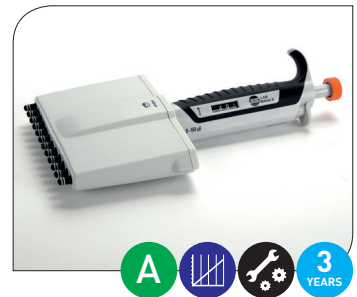

Multichannel

- Smooth and light tip loading and ejection
- Leak free sealing of tips
- Manifold can rotate 360° for easy right or left hand operation
- Easily removable & fully autoclavable manifold

Code	Channel	Volume Range, μL	Compatible Tips (SLS Lab Pro)	Price
SLS4926	8	0.5 - 10	10μL/10XL	£520.00
SLS4918	8	5 - 50	20μL/100XL	£520.00
SLS4920	8	10 - 100	100μL/200μL	£520.00
SLS4922	8	20 - 200	200μL/300μL	£520.00
SLS4924	8	30 - 300	200μL/300μL	£520.00
SLS4936	12	0.5 - 10	10μL/10XL	£367.00
SLS4928	12	5 - 50	20μL/100XL	£367.00
SLS4930	12	10 - 100	100μL/200μL	£367.00
SLS4932	12	20 - 200	200μL/300μL	£367.00
SLS4934	12	30 - 300	200μL/300μL	£367.00